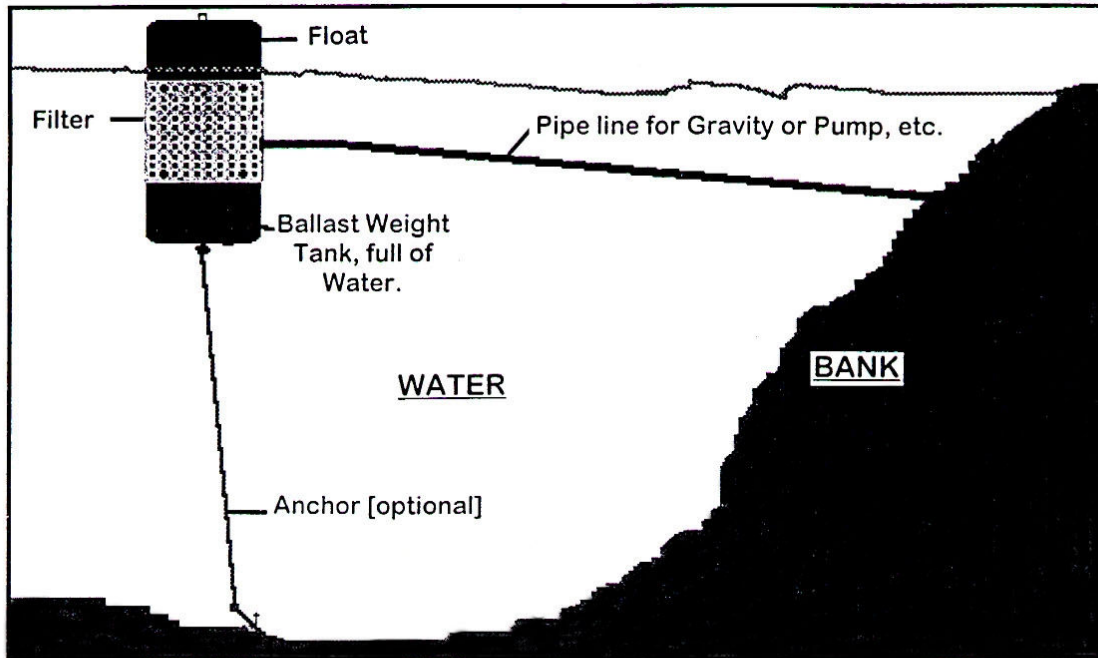

MAC'S FILTER FLOAT

The cleanest water is near the surface level right where the filter unit will be floating!!

FEATURES & BENEFITS

Adjustable float height

➤ *Set to suit local conditions*

High surface area Stainless Steel mesh filter

➤ *Extended service intervals*

Robust All plastic construction

➤ *Long life*

5mm Sieve

➤ *Protects pump from debris*

Filter Parts and Measurements

APPLICATIONS

- DAMS
- CREEKS
- RIVERS
- RESERVOIR TANKS

| PART # | DESCRIPTION |
|--------|--------------------|
| APP38 | Mac's Filter Float |