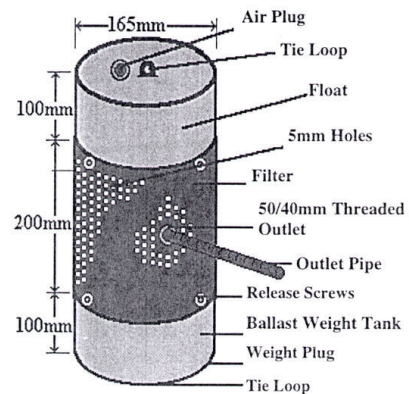

MAC'S FILTER FLOAT

The cleanest water is near the surface level right where the filter unit will be floating!!

FEATURES & BENEFITS

Adjustable float height

➤ *Set to suit local conditions*

High surface area Stainless Steel mesh filter

➤ *Extended service intervals*

Robust All plastic construction

➤ *Long life*

5mm Sieve

➤ *Protects pump from debris*

Filter Parts and Measurements

APPLICATIONS

- DAMS
- CREEKS
- RIVERS
- RESERVOIR TANKS

| PART # | DESCRIPTION |
|--------|--------------------|
| APP38 | Mac's Filter Float |